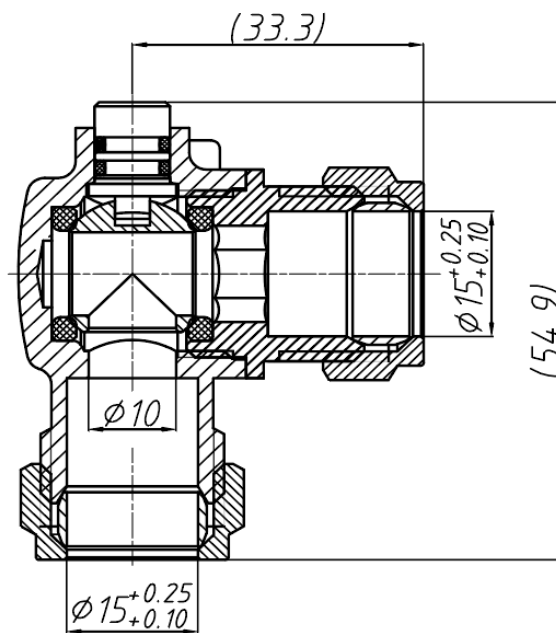

CORE CP 15x15 Angled Service Valve

CORE Code: SVA015

Brass Body

Fields of applications: Water

Maximum working pressure: 10 bar

Maximum working temperature: 85°C

Disclaimer: The information within this brochure is believed to be correct at the time of publication; however, the literature is for guideline use only. For complete accuracy, always check the product with a CORE representative. Missing information was either not available or disclosed. Confirm with the CORE technical team for complete and accurate information, as it is your responsibility that any product meets the necessary requirements. Any reliance placed upon this information will be totally at the user's risk.