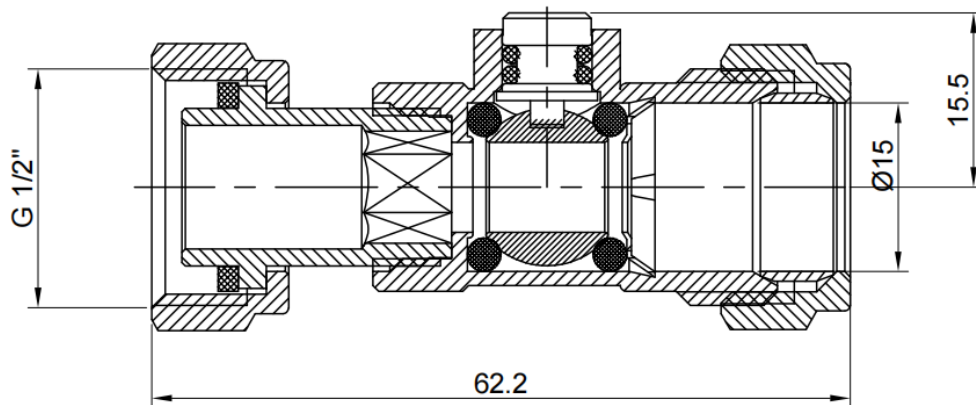

CORE 15mm CP Service Valve Straight Swivel WRAS

CORE Code: SVSWRAS015

Brass Body

Fields of applications: Water

Maximum working pressure: 10 bar

Maximum working temperature: 85°C

Disclaimer: The information within this brochure is believed to be correct at the time of publication; however, the literature is for guideline use only. For complete accuracy, always check the product with a CORE representative. Missing information was either not available or disclosed. Confirm with the CORE technical team for complete and accurate information, as it is your responsibility that any product meets the necessary requirements. Any reliance placed upon this information will be totally at the user's risk.