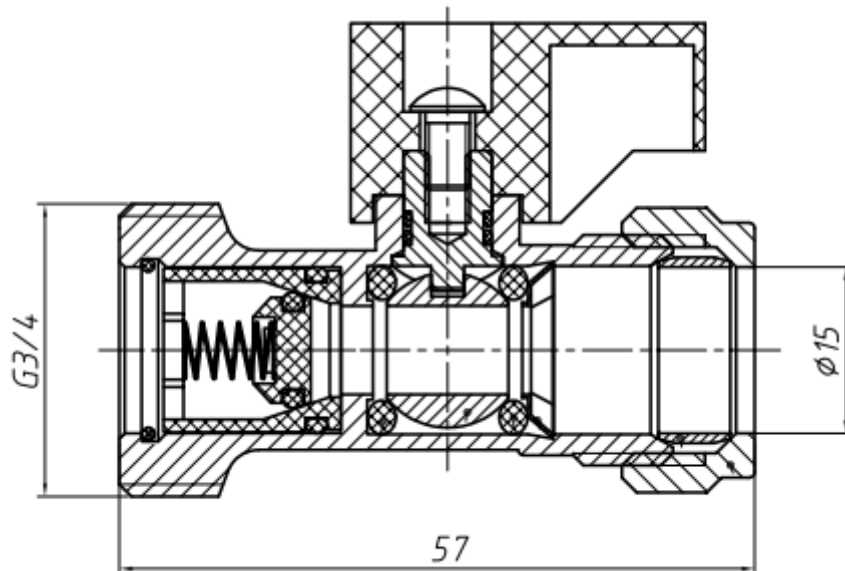

## 15x3/4" CORE Straight Washing M/C Tap c/w Check Valve WRAS

CORE Code: WMTWRAS015VAL

Brass Body with plastic red and blue handles

Fields of applications: Water

Maximum working pressure: 10 bar

Maximum working temperature: 85°C